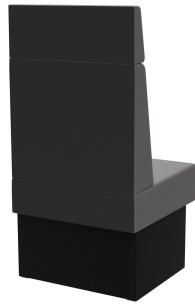

INTERMEDIATE ELEMENT 60 CM ANETT