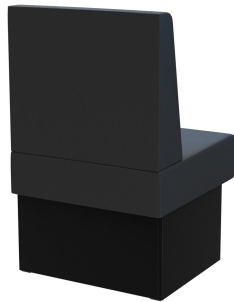

INTERMEDIATE ELEMENT 60 CM ANETT