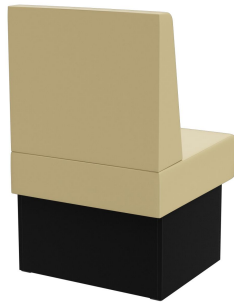

INTERMEDIATE ELEMENT 60 CM ANETT