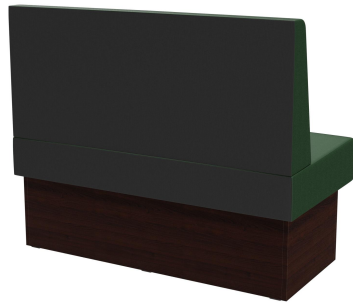

INDIVIDUAL ELEMENT 120 CM ANETT