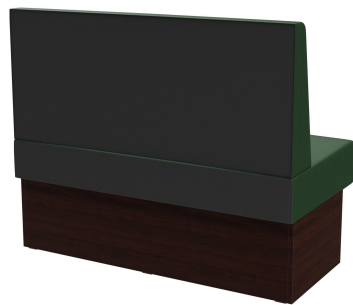

INTERMEDIATE ELEMENT 120 CM ANETT