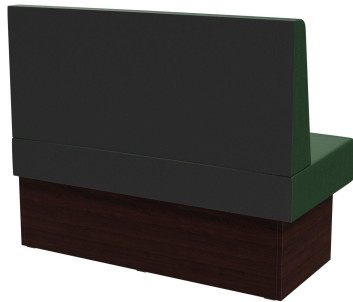

LEFT-HAND CLOSING ELEMENT 120CM ANETT