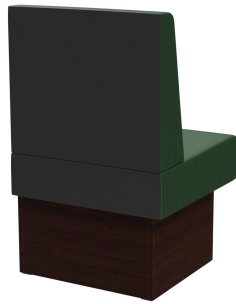

LEFT-HAND CLOSING ELEMENT 60CM ANETT