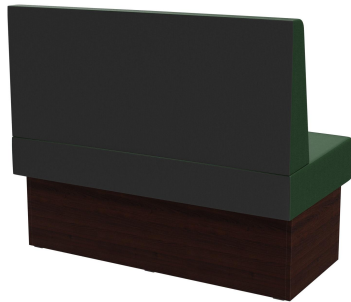

RIGHT-HAND CLOSING ELEMENT 120CM **ANETT**