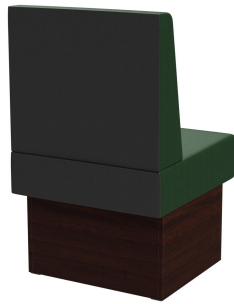

RIGHT-HAND CLOSING ELEMENT 60CM ANETT