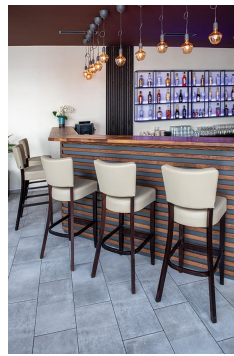

BAR STOOL DAMARA