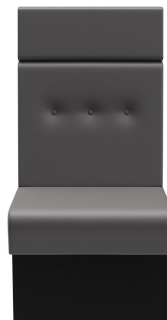

INTERMEDIATE ELEMENT 60 CM JANINA