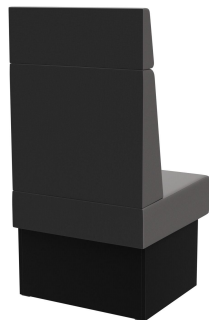

INTERMEDIATE ELEMENT 60 CM JANINA