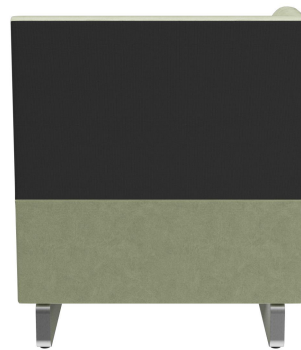

LEFT-HAND CLOSING ELEMENT D-LINE