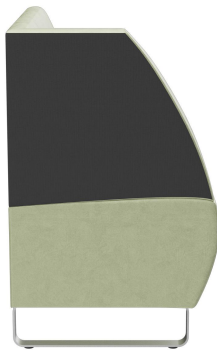

LEFT-HAND CLOSING ELEMENT D-LINE