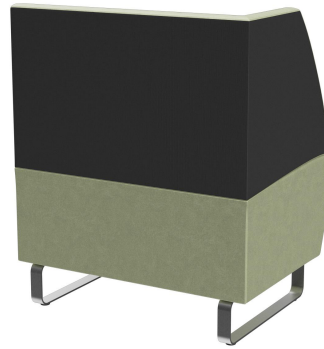

LEFT-HAND CLOSING ELEMENT D-LINE