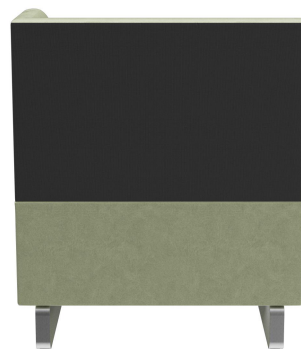

RIGHT-HAND CLOSING ELEMENT D-LINE