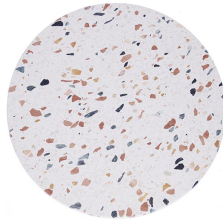

TABLETOP TISCHPLATTE