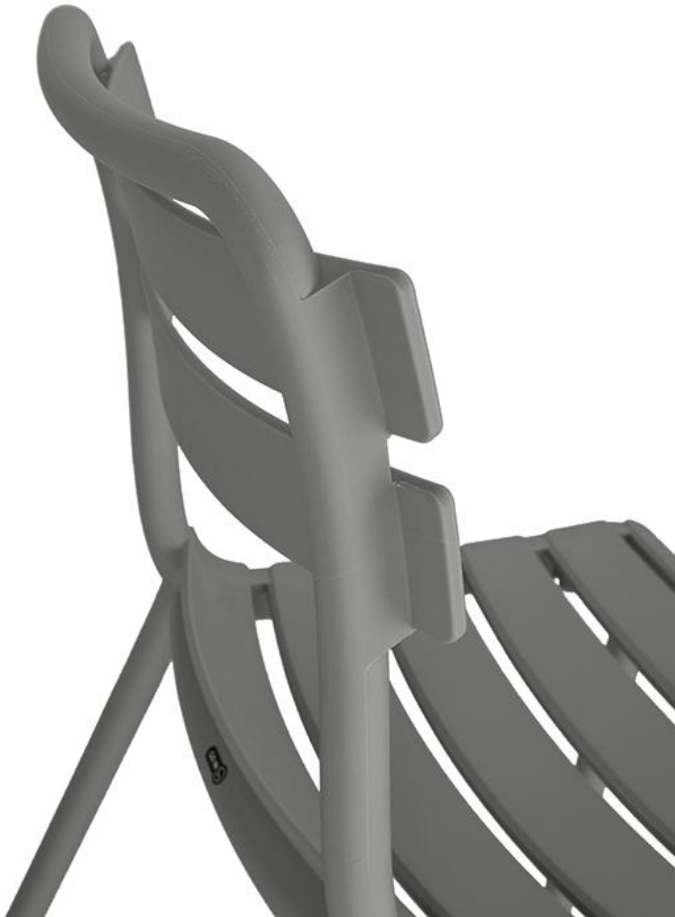

## CHAIR ESTELA

Crafted from glass-fiber reinforced polypropylene, Estela impresses with its stability and lightness – ideal for system catering. The classic slatted design adds timeless elegance to any outdoor space. Available in two colors and as a chair or armchair, Estela offers maximum flexibility and comfort. Perfect for those who value quality and style.

## CHAIR ESTELA

### Product details

Product Code:	10285D
Model name:	Estela
Product type:	chair
Frame material:	Glass-fibre-reinforced polypropylene
Frame colour:	Anthrazit
Seating material:	Glass-fibre-reinforced polypropylene
Seating colour:	anthrazit
Assembly state:	completely assembled

### Technical specifications

Product Code:	10285D
Model name:	Estela
Product type:	chair
Application area:	outdoors
Height:	83.5 cm
Seat height:	46 cm
Width:	50 cm
Depth:	58 cm
Seat depth:	43.5 cm
Weight:	4.6 kg
Stackable:	yes
Stacking quantity:	7