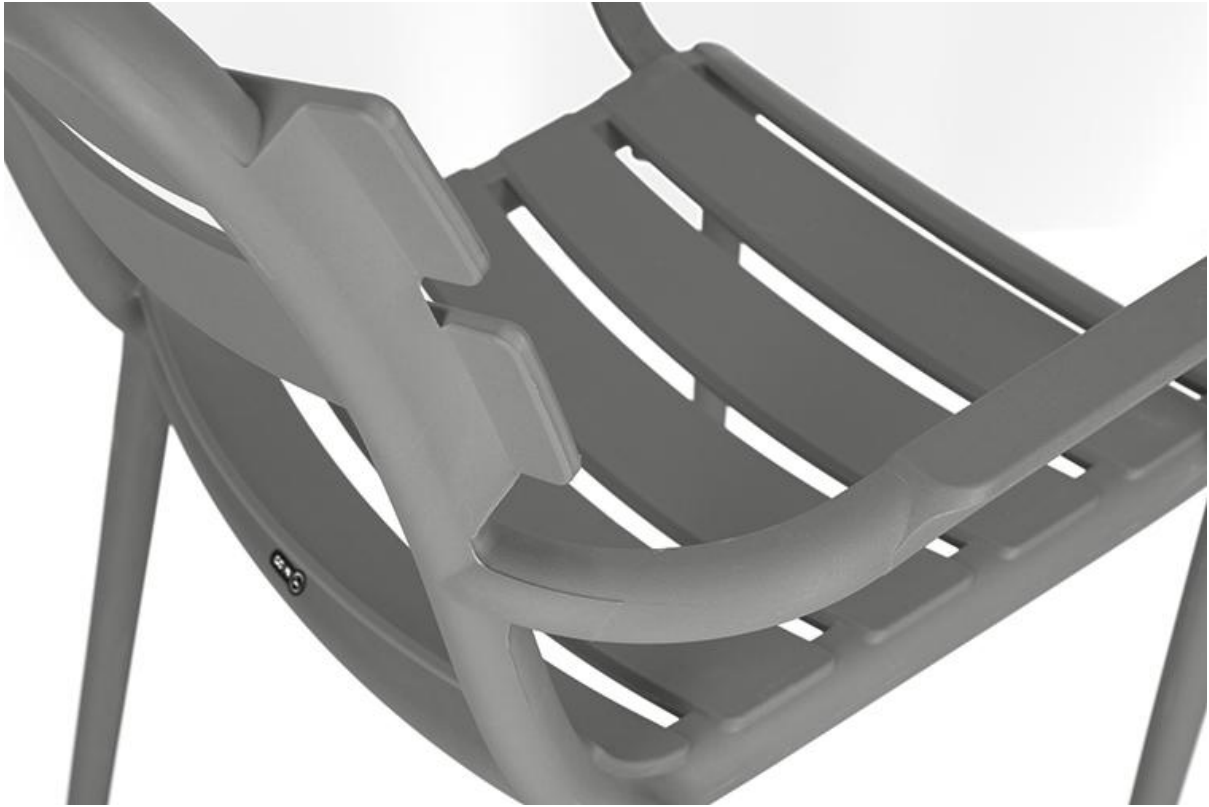

## ARM CHAIR **ESTELA**

Crafted from glass-fiber reinforced polypropylene, Estela impresses with its stability and lightness – ideal for system catering. The classic slatted design adds timeless elegance to any outdoor space. Available in two colors and as a chair or armchair, Estela offers maximum flexibility and comfort. Perfect for those who value quality and style.

## ARM CHAIR ESTELA

### Product details

Product Code:	10286M
Model name:	Estela
Product type:	arm chair
Frame material:	Glass-fibre-reinforced polypropylene
Frame colour:	taupe
Seating material:	Glass-fibre-reinforced polypropylene
Seating colour:	taupe
Assembly state:	completely assembled

### Technical specifications

Product Code:	10286M
Model name:	Estela
Product type:	arm chair
Application area:	outdoors
Height:	83.5 cm
Seat height:	46 cm
Width:	56 cm
Depth:	58 cm
Seat depth:	43.5 cm
Armrest height:	66 cm
Weight:	5.5 kg
Stackable:	yes
Stacking quantity:	7