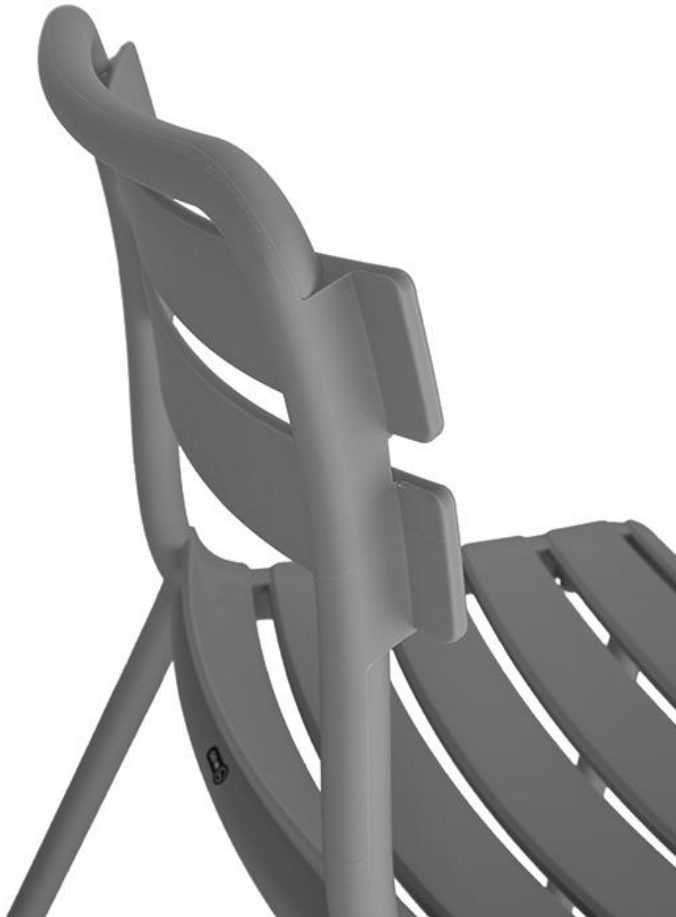

CHAIR ESTELA

Crafted from glass-fiber reinforced polypropylene, Estela impresses with its stability and lightness – ideal for system catering. The classic slatted design adds timeless elegance to any outdoor space. Available in two colors and as a chair or armchair, Estela offers maximum flexibility and comfort. Perfect for those who value quality and style.

\$117.00

CHAIR ESTELA

Your chosen variant

Product details

Product Code:	10286N
Model name:	Estela
Product type:	chair
Frame material:	Glass-fibre-reinforced polypropylene
Frame colour:	taupe
Seating material:	Glass-fibre-reinforced polypropylene
Seating colour:	taupe
Assembly state:	completely assembled

Technical specifications

Product Code:	10286N
Model name:	Estela
Product type:	chair
Application area:	outdoors
Height:	83.5 cm
Seat height:	46 cm
Width:	50 cm
Depth:	58 cm
Seat depth:	43.5 cm
Weight:	4.6 kg
Stackable:	yes
Stacking quantity:	7

CHAIR ESTELA

CHAIR ESTELA