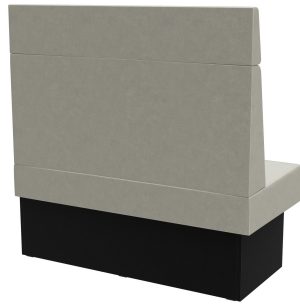

LEFT-HAND CLOSING ELEMENT 120CM ANETT