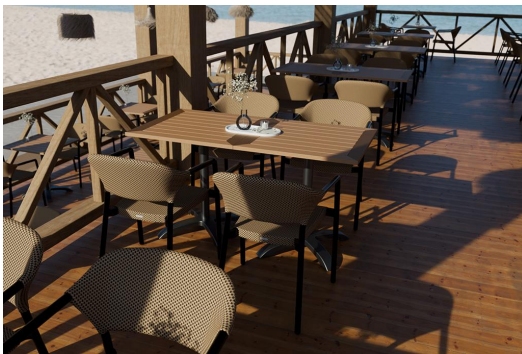

ARM CHAIR TALI