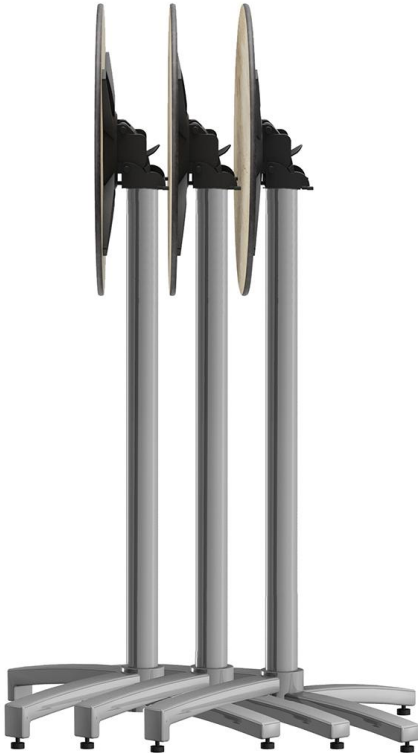

HIGH TABLE KONDO

Kondo is a true all-rounder for outdoor use – side-stackable and available as a dining table or high table. The powder-coated aluminium frame is available in silver or black and, with round tabletops (Ø 60–80 cm) or square formats (60 × 60 to 80 × 80 cm), fits into almost any terrace concept. Thanks to the tilting and folding mechanism, the tables can be stacked sideways – perfect when you need to rearrange quickly or create space. Adjustable floor glides compensate for uneven surfaces and prevent wobbling. The most important professional features are already included. Bottom line: excellent value for money with maximum flexibility in everyday use.

- Quickly stored away: tilting and folding mechanism makes Kondo side-stackable and saves space and time when rearranging
- Always fits: many tabletop formats (round Ø 60–80 / square 60–80) + frame in silver or black for any concept
- Stable in use: adjustable floor glides compensate for unevenness and reliably stop wobbling

\$388.00

HIGH TABLE **KONDO**

Your chosen variant

Product details

Product Code:	1029C0
Model name:	Kondo
Product type:	high table
Frame material:	aluminium
Frame colour:	black powder-coated
Foot type:	K300
Foldable:	yes
Assembly state:	not assembled
Tabletop depth:	60 cm
Tabletop material:	Sendo (solid wood)
Tabletop colour:	teak wood, untreated
Edge thickness:	24 mm
Table top thickness:	32 mm
Table base size:	central single column
Tabletop width:	60 cm

Technical specifications

Product Code:	1029C0
Model name:	Kondo
Product type:	high table
Application area:	outdoors
Height:	114.2 cm
Width:	60 cm
Depth:	60 cm
Weight:	11 kg
Not suitable for:	maritime climate or swimming pools
Tabletop width:	60 cm