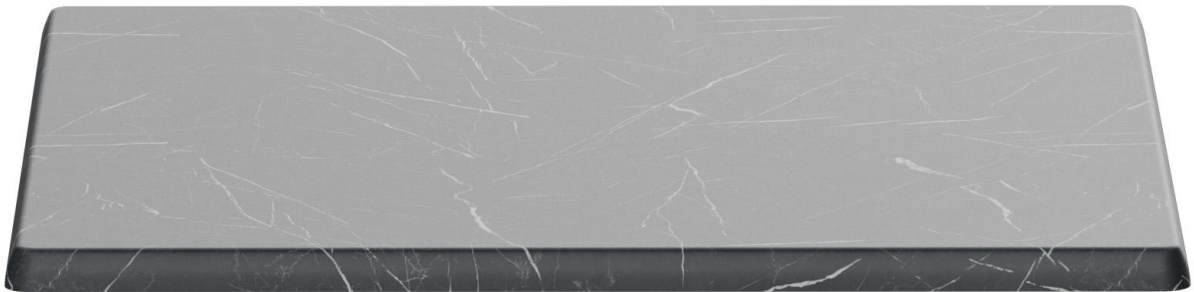

TABLETOP TISCHPLATTE

The Easy Classic tabletop withstands all weather conditions and, thanks to its versatile design, fits seamlessly into almost any hospitality setting. Its easy-care surface makes the impact-resistant tabletop optimally protected against penetrating moisture, making it ideal for outdoor use. Easy Classic is available in eleven different decors in square, round, or rectangular shapes.

\$185.00

TABLETOP TISCHPLATTE

Your chosen variant

Product details

| | |
|--|--|
| Product Code: | 102A3K |
| Model name: | Tischplatte |
| Product type: | Tabletop |
| Tabletop depth: | 80 cm |
| Tabletop material: | Easy Classic (laminated chipboard) |
| Tabletop colour: | black marble |
| Edge thickness: | 34 mm |
| Tabletop width: | 80 cm |
| Product made from sustainable wood: | yes |
| Sustainable: | yes |

Technical specifications

| | |
|--------------------|--|
| Product Code: | 102A3K |
| Model name: | Tischplatte |
| Product type: | Tabletop |
| Application area: | outdoors |
| Weight: | 9.5 kg |
| Tabletop material: | Easy Classic (laminated chipboard) |
| Tabletop width: | 80 cm |