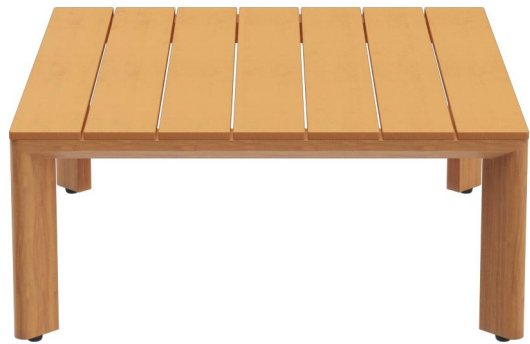

COFFEE TABLE LORCAN T

Leicht und stabil /
Light and stable /
Léger et stable

Trendtipp /
Trend tip /
Conseil tendance

pulverbeschichtetes Aluminium /
Powder-coated aluminum /
aluminium revêtu par poudre

Straightforward, simple, timeless - this modern side table for outdoor use can always be used in a variety of environments due to the restrained character in shape and color. Clear design language as well as a balanced material mix of metal and high-quality faux wood ensure a unland look.

\$287.00

COFFEE TABLE LORCAN T

Your chosen variant

Product details

Product Code:	102AE1
Model name:	Lorcan T
Product type:	coffee table
Frame material:	Aluminium
Frame colour:	wood look
Foot type:	Four-leg
Floor glider:	plastic gliders included
Assembly state:	partially assembled
Tabletop material:	Polystyrene with embossing
Tabletop colour:	clay
Table base size:	71 x 71 cm

Technical specifications

Product Code:	102AE1
Model name:	Lorcan T
Product type:	coffee table
Application area:	outdoors
Height:	31.2 cm
Width:	71 cm
Depth:	71 cm
Weight:	8.6 kg

COFFEE TABLE LORCAN T

COFFEE TABLE LORCAN T