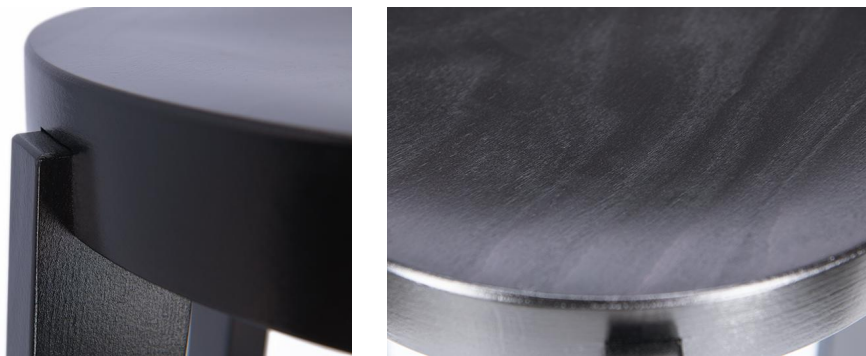

BAR STOOL BENO