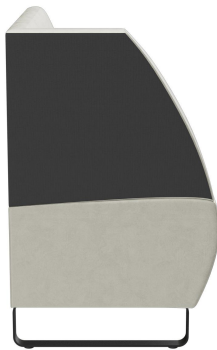

LEFT-HAND CLOSING ELEMENT D-LINE