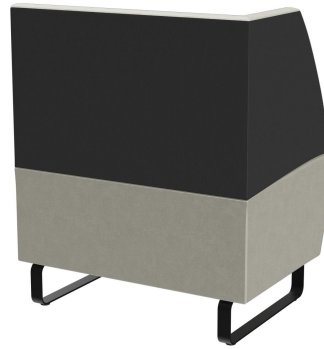

LEFT-HAND CLOSING ELEMENT D-LINE