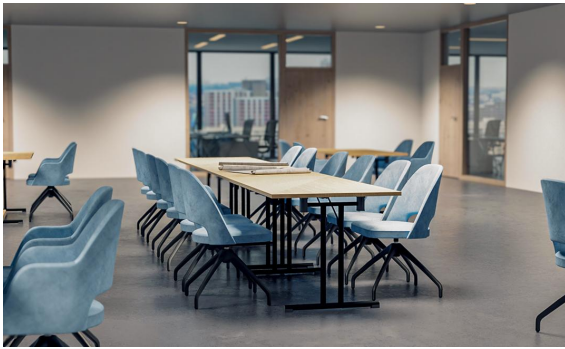

ARM CHAIR **LISKA**