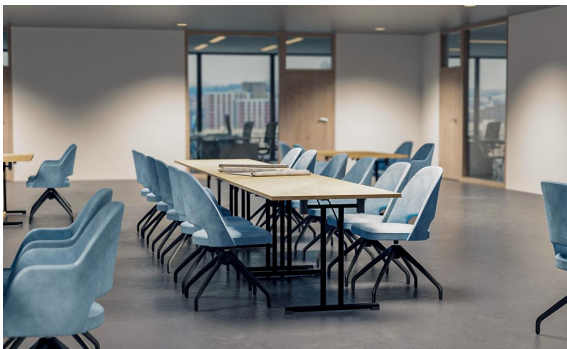

ARM CHAIR **LISKA**