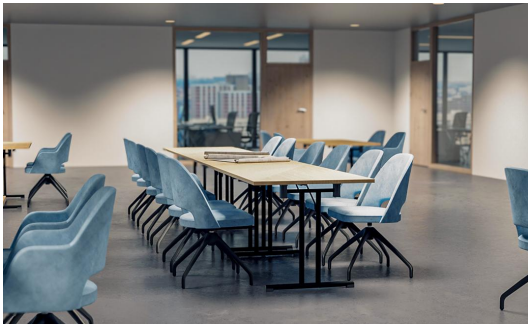

CHAIR LISKA