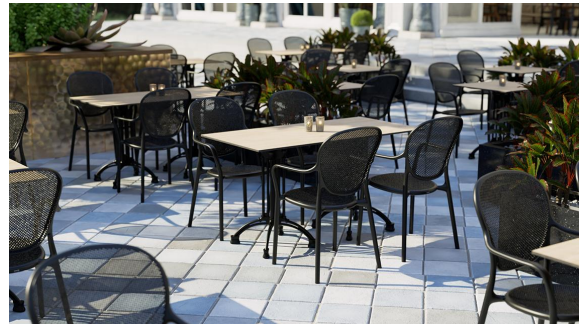

ARM CHAIR **ERMON**