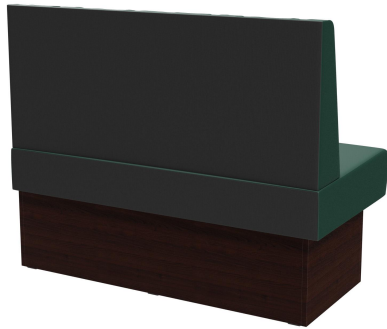

LEFT-HAND CLOSING ELEMENT 120CM **DRAPELLE**