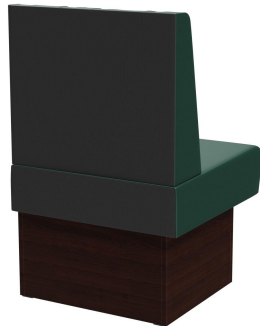

LEFT-HAND CLOSING ELEMENT 60CM **DRAPELLE**