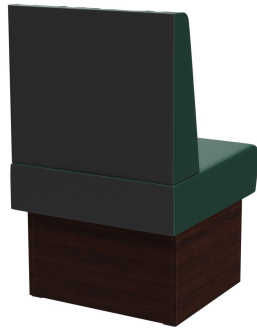

RIGHT-HAND CLOSING ELEMENT 60CM **DRAPELLE**