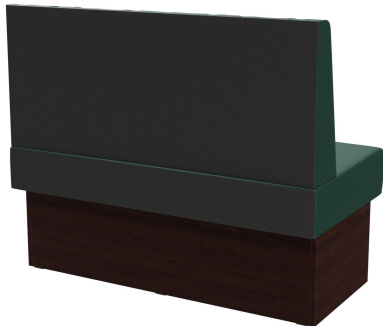

RIGHT-HAND CLOSING ELEMENT 120CM **DRAPELLE**