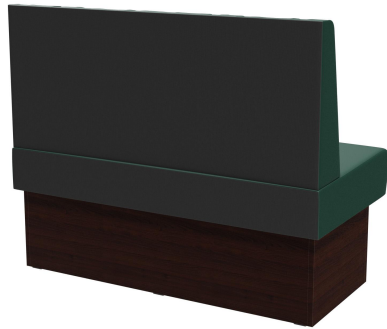

INDIVIDUAL ELEMENT 120 CM **DRAPELLE**