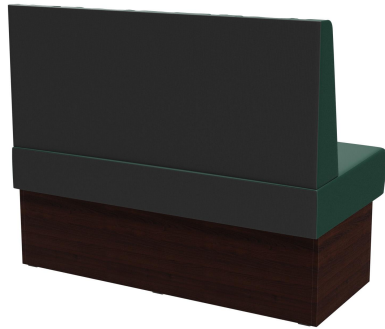

INTERMEDIATE ELEMENT 120 CM DRAPELLE